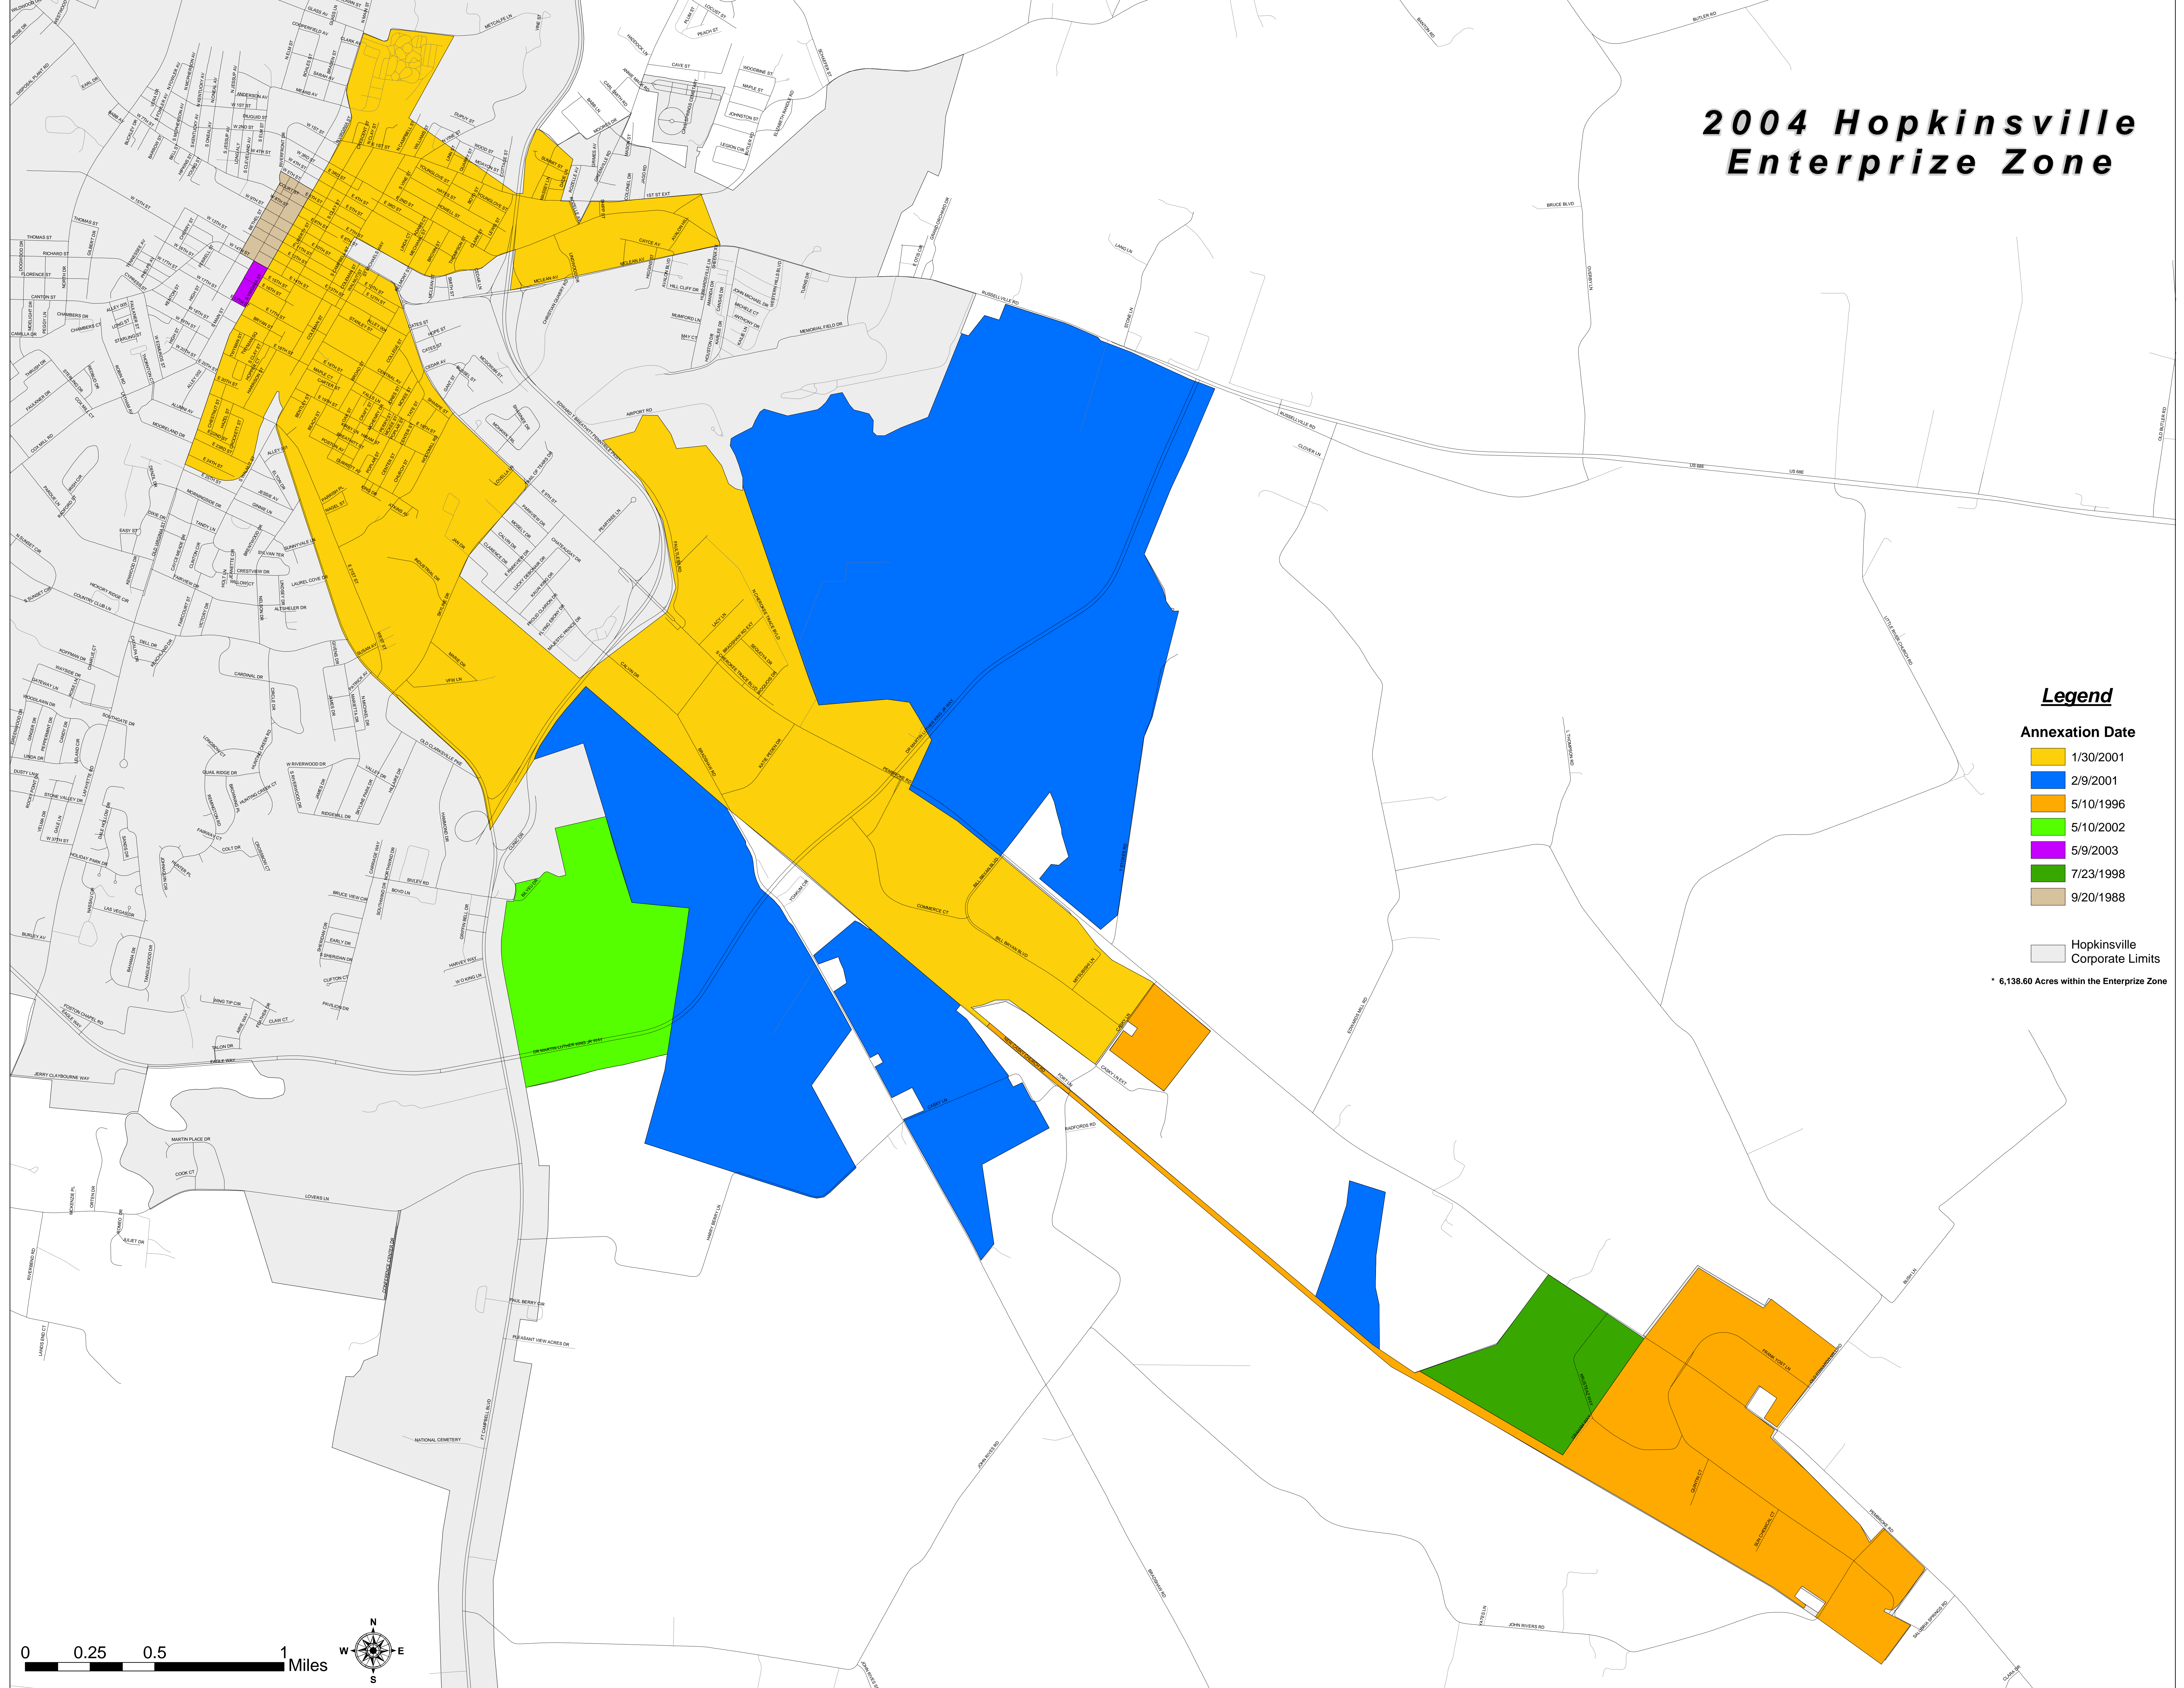

2004 Hopkinsville Enterprise Zone

Legend

Annexation Date

- 1/30/2001
- 2/9/2001
- 5/10/1996
- 5/10/2002
- 5/9/2003
- 7/23/1998
- 9/20/1988

Hopkinsville Corporate Limits

* 6,138.60 Acres within the Enterprise Zone

0 0.25 0.5 1 Miles