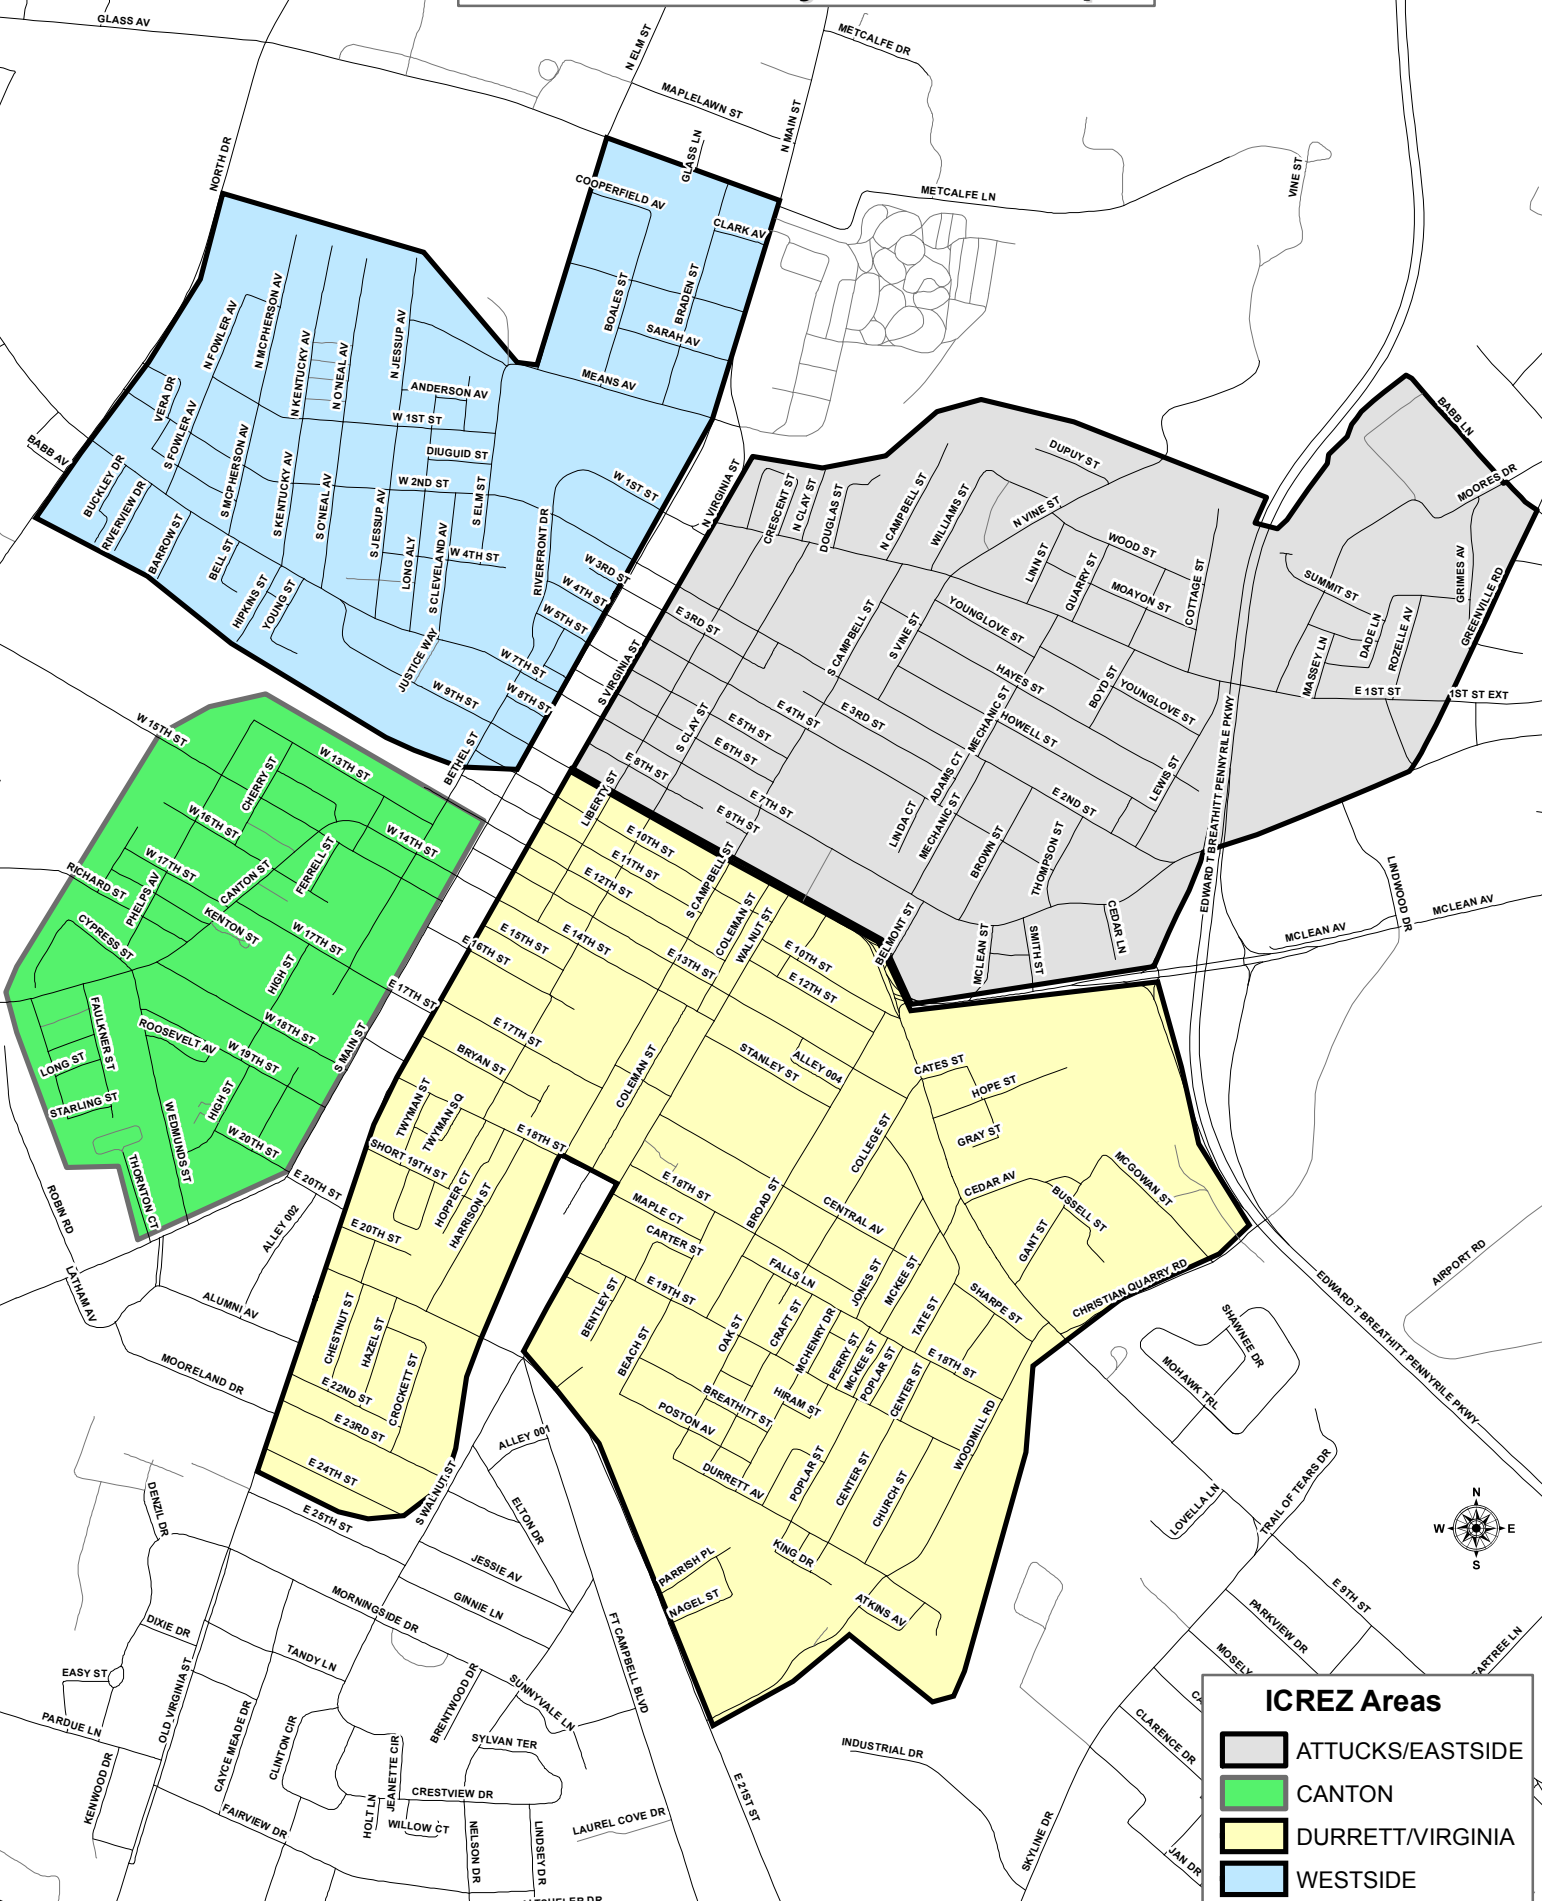

# Inner City REZ Map

**ICREZ Areas**

- ATTUCKS/EASTSIDE
- CANTON
- DURRETT/VIRGINIA
- WESTSIDE